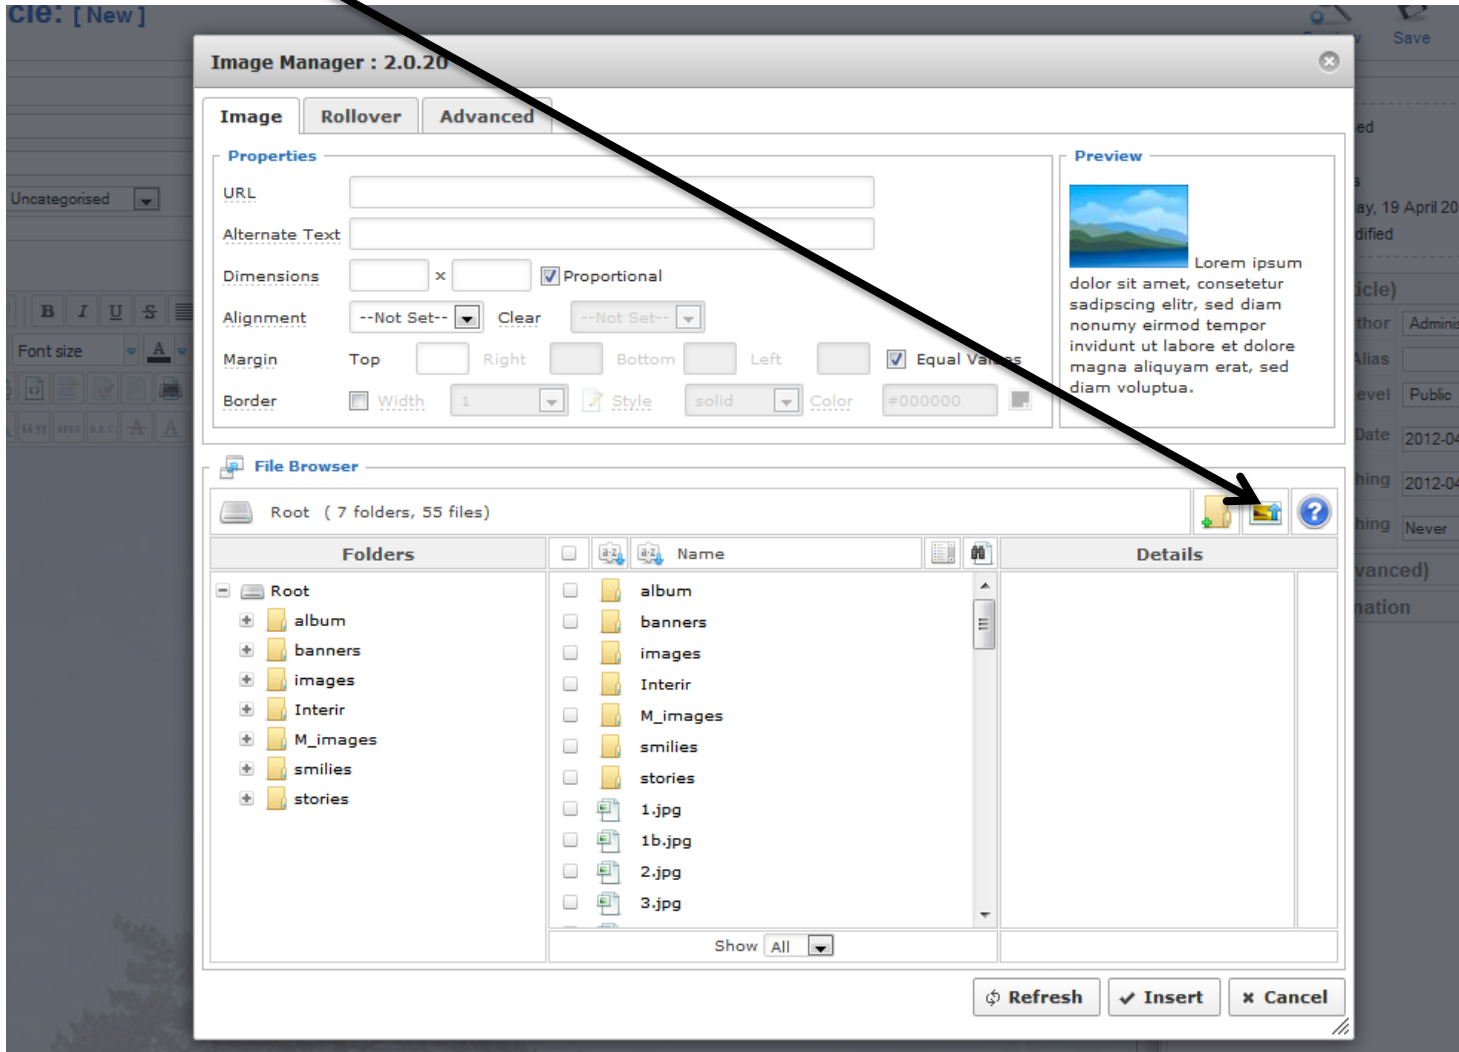

Category

State
Hits
Revised
Created
Modified

[show/hide]

Rich text editor toolbar with icons for Bold, Italic, Underline, Strikethrough, Bulleted List, Numbered List, Paragraph, Styles, Undo, Redo, Font family, Font size, Text color, Background color, Link, Unlink, Image, and other editing functions.

▼ Parame

Sta

Finis

► Parame

► Metadat

2. Trykk her for å få frem opplastningsvinduet

Article: [New]

Save Apply Cancel Help

3. Trykk her for
å velge bilde
som skal lastes
opp

Image Manager : 2.0.20

Image Rollover Advanced

Properties

URL

Alternate Text

Dimensions

Alignment --Not Set